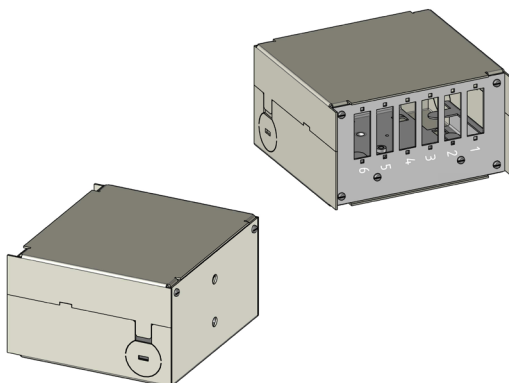

## Specifications

Fully assembled metal housing  
 For DIN Rail mounting  
 Cable entries top/bottom, prepared for M20  
 Delivery incl. screws for front panel

Included: 1 x splice distributor housing  
 1 x splice cassette  
 1 x splice holder for 12 crimp splices (Attach of an optional additional splice holder only with double-sided adhesive tape)  
 1 x cable gland M20  
 1 x Alu DIN Rail clip  
 Delivery unassembled and without Front panel

Dimensions: 61x115x113mm

Art.No.	53705.1V3	File	53705.1V3_NEU.indd		
Description	Industrial splice distributor with metal housing for DIN-RAIL, unassembled				
Created	Date	Last revision	Date	Proved	Date
Frederik Dotzki	23.09.2013	BF	25.10.2017	JB	25.10.2017

# DATASHEET

Industrial splice distributor with metal housing for DIN-RAIL, unassembled

Art.-No. 53705.1V3

## Drawings/ Figures

No.	Description	Q'ty
1	Housing (part 1)	1
2	Housing (part 2)	1
3.1	Front plate (not included in delivery)	
3.2.1	Rivet	1
3.2.2	Mounting plate	1
4	Pan head tapping screws	8

Art.No.	53705.1V3	File	53705.1V3_NEU.indd		
Description	Industrial splice distributor with metal housing for DIN-RAIL, unassembled				
Created	Date	Last revision	Date	Proved	Date
Frederik Dotzki	23.09.2013	BF	25.10.2017	JB	25.10.2017