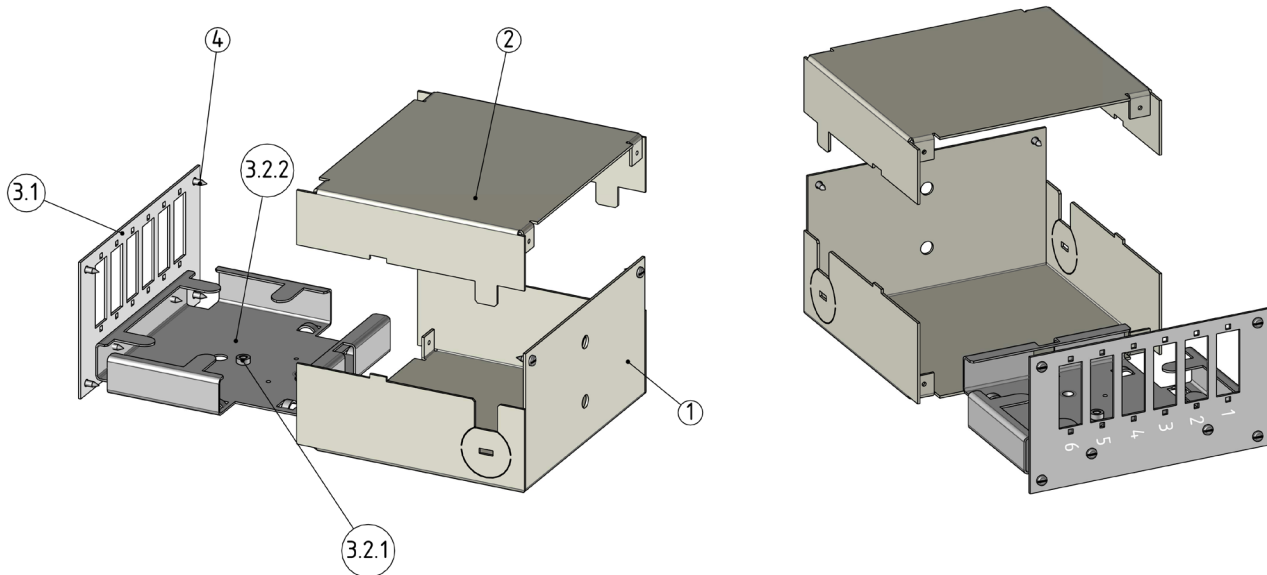

## Specifications

Fully assembled metal housing  
 For DIN Rail mounting  
 Cable entries top/bottom, prepared for M20  
 Delivery incl. screws for front panel

Included: 1 x splice distributor housing  
 1 x splice cassette  
 1 x splice holder for 12 crimp splices (Attach of an optional additional splice holder only with double-sided adhesive tape)  
 1 x cable gland M20  
 1 x Alu DIN Rail clip  
 Delivery unassembled and without Front panel

Dimensions: 61x115x113mm

Art.No.	53705.1V3	File	53705.1V3_NEU.indd		
Description	Industrial splice distributor with metal housing for DIN-RAIL, unassembled				
Created	Date	Last revision	Date	Proved	Date
Frederik Dotzki	23.09.2013	BF	25.10.2017	JB	25.10.2017

# DATASHEET

Industrial splice distributor with metal housing for DIN-RAIL, unassembled

Art.-No. 53705.1V3

## Drawings/ Figures

No.	Description	Q'ty
1	Housing (part 1)	1
2	Housing (part 2)	1
3.1	Front plate (not included in delivery)	
3.2.1	Rivet	1
3.2.2	Mounting plate	1
4	Pan head tapping screws	8

Art.No.	53705.1V3	File	53705.1V3_NEU.indd		
Description	Industrial splice distributor with metal housing for DIN-RAIL, unassembled				
Created	Date	Last revision	Date	Proved	Date
Frederik Dotzki	23.09.2013	BF	25.10.2017	JB	25.10.2017