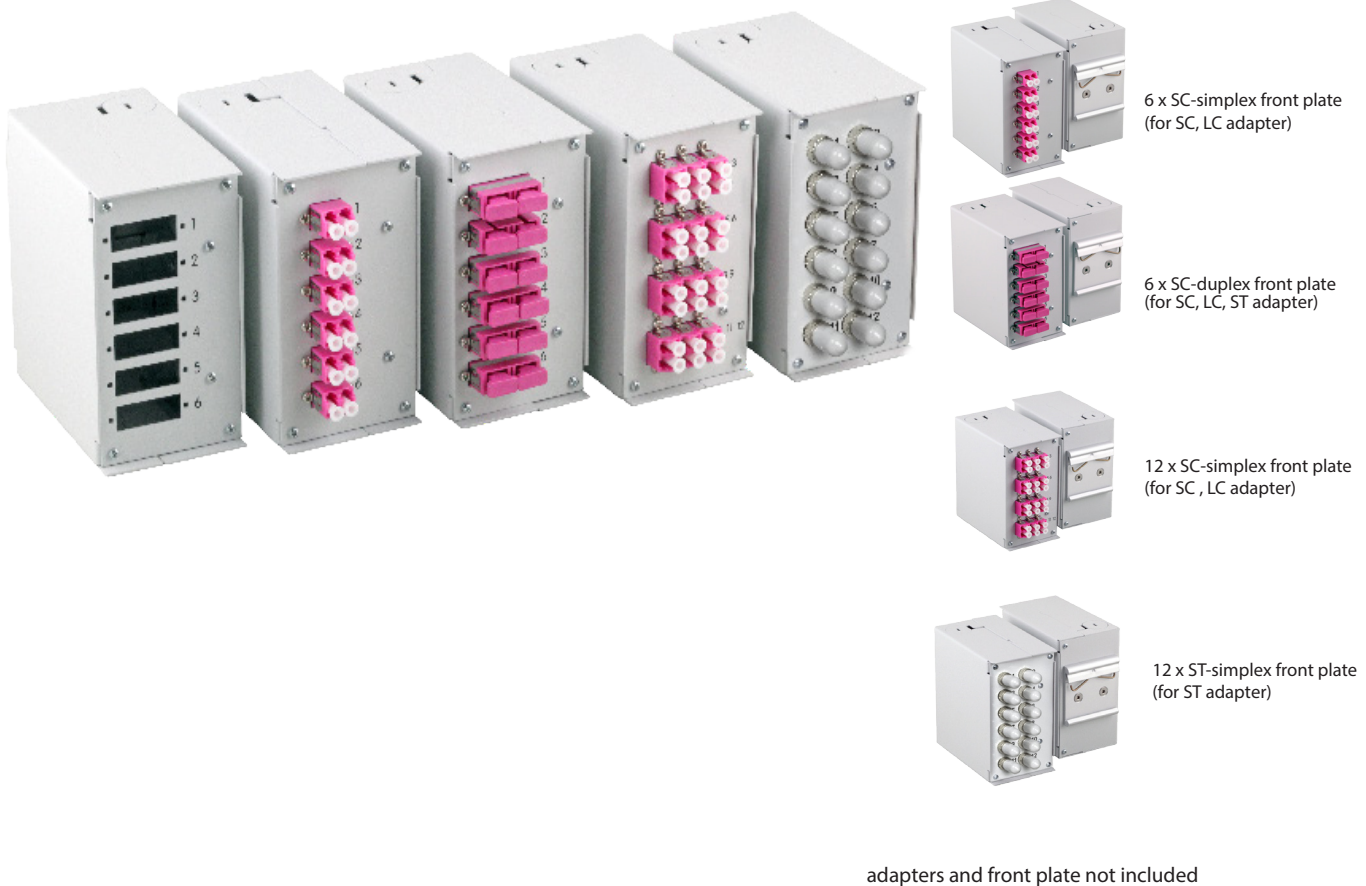

# DATASHEET

**Industrial splice distributor with metal housing for DIN-RAIL, unassembled**

**Art.-No. 53705.1V3**

## Specifications

Fully assembled metal housing  
 For DIN Rail mounting  
 Cable entries top/bottom, prepared for M20  
 Delivery incl. screws for front panel

Included: 1 x splice distributor housing  
 1 x splice cassette  
 1 x splice holder for 12 crimp splices (Attach of an optional additional splice holder only with double-sided adhesive tape)  
 1 x cable gland M20  
 1 x Alu DIN Rail clip  
 Delivery unassembled and without Front panel

Dimensions: 61x115x113mm

Art.No.	53705.1V3	File	53705.1V3_NEU.indd		
Description	Industrial splice distributor with metal housing for DIN-RAIL, unassembled				
Created	Date	Last revision	Date	Proved	Date
Frederik Dotzki	23.09.2013	BF	25.10.2017	JB	25.10.2017

## Drawings/ Figures

No.	Description	Q'ty
1	Housing (part 1)	1
2	Housing (part 2)	1
3.1	Front plate (not included in delivery)	
3.2.1	Rivet	1
3.2.2	Mounting plate	1
4	Pan head tapping screws	8

Art.No.	53705.1V3	File	53705.1V3_NEU.indd		
Description	Industrial splice distributor with metal housing for DIN-RAIL, unassembled				
Created	Date	Last revision	Date	Proved	Date
Frederik Dotzki	23.09.2013	BF	25.10.2017	JB	25.10.2017