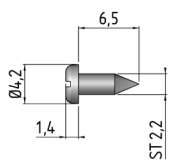

## Specifications

Fully assembled metal housing  
 For DIN Rail mounting  
 Cable entries top/bottom, prepared for M20  
 Delivery incl. screws for front panel

Included: 1 x splice distributor housing  
 1 x splice cassette  
 1 x splice holder for 12 crimp splices (Attach of an optional additional splice holder only with double-sided adhesive tape)  
 1 x cable gland M20  
 1 x Alu DIN Rail clip  
 Delivery unassembled and without Front panel

Dimensions: 61x115x113mm

Art.No.	53705.1V3	File	53705.1V3_NEU.indd		
Description	Industrial splice distributor with metal housing for DIN-RAIL, unassembled				
Created	Date	Last revision	Date	Proved	Date
Frederik Dotzki	23.09.2013	BF	25.10.2017	JB	25.10.2017

## Drawings/ Figures

No.	Description	Q'ty
1	Housing (part 1)	1
2	Housing (part 2)	1
3.1	Front plate (not included in delivery)	
3.2.1	Rivet	1
3.2.2	Mounting plate	1
4	Pan head tapping screws	8

Art.No.	53705.1V3	File	53705.1V3_NEU.indd		
Description	Industrial splice distributor with metal housing for DIN-RAIL, unassembled				
Created	Date	Last revision	Date	Proved	Date
Frederik Dotzki	23.09.2013	BF	25.10.2017	JB	25.10.2017