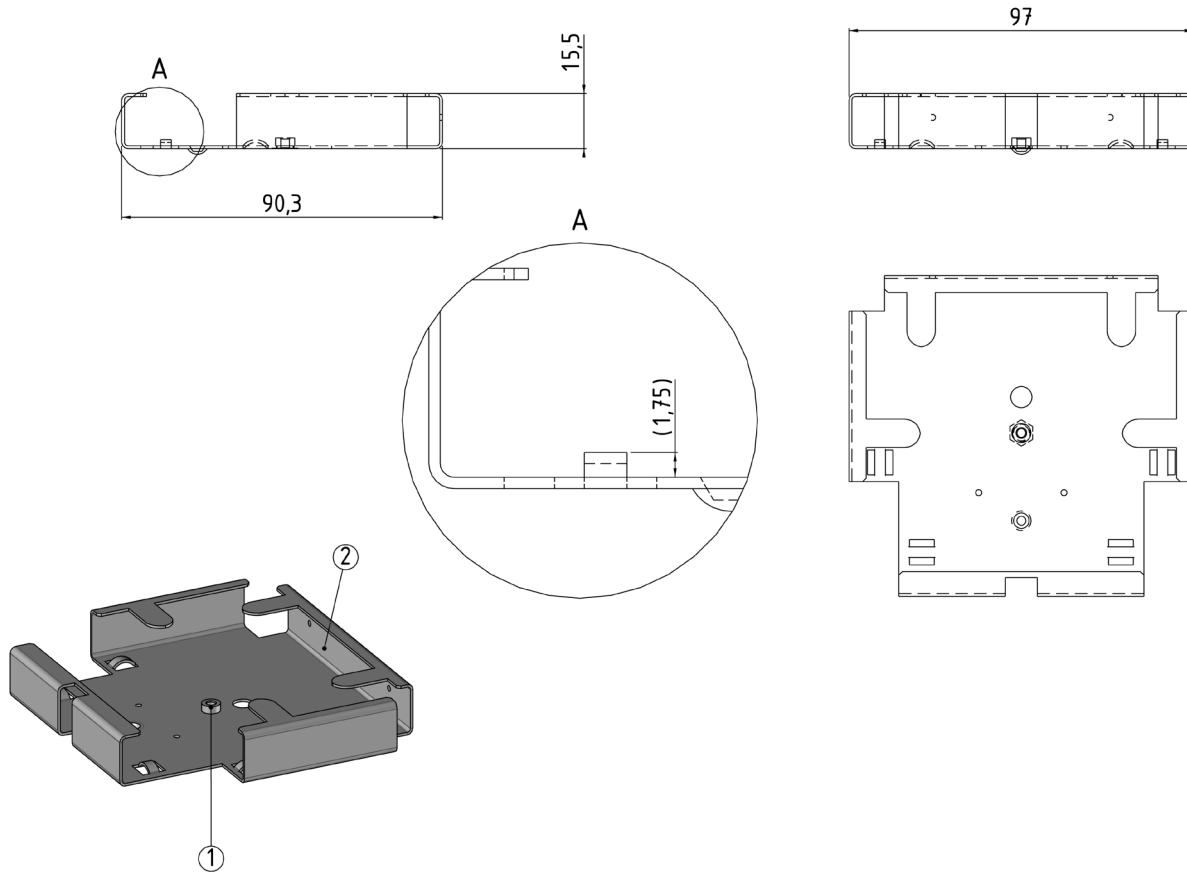

DATASHEET

Industrial splice distributor with metal housing for DIN-RAIL, unassembled

Art.-No. 53705.1V3

Drawings/ Figures

No.	Description	Q'ty
1	Rivet	1
2	Mounting plate	1

Order Data

Art.-No.	Type
53705.1V3	Industrial splice distributor with metal housing for DIN-RAIL, unassembled

Art.-No.	Accessories
53705.2V2B	Front panel for 6 x SC duplex, LC quad
53705.3V2B	Front panel for 6 x SC simplex, LC duplex, E2000®
53705.4V2B	Front panel for 12 x SC simplex, LC duplex, E2000®
53705.5V2B	Front panel for 12 x ST simplex

Art.No.	53705.1V3	File	53705.1V3_NEU.indd		
Description	Industrial splice distributor with metal housing for DIN-RAIL, unassembled				
Created	Date	Last revision	Date	Proved	Date
Frederik Dotzki	23.09.2013	BF	25.10.2017	JB	25.10.2017