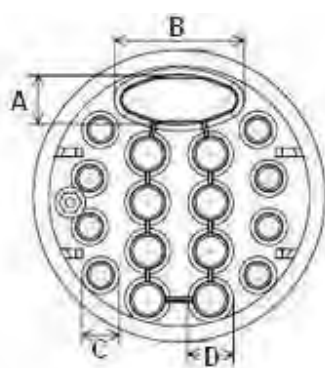

Kabelska spojka / Dome Closure FOSC GP03

The FOSC GP03 is the environmentally sealed Dome type closure for the fiber managements system that provides the functions of splice and passive component integration in the external network.

Fiber+

Predstavitev / Introduction

Spojka ima en ovalni vhod za 2 ne-odrezana kabela in 16 vhodov-izhodov za kable in prostor za shranjevanje kabelskih elementov in odvečnih vlaken. Ovalni vhod (A, B) sprejme 2 ne-odrezana kabela premera 12 do 25mm, 8 manjših okroglih vhodov (C) sprejme po 1 kabel premera 5 do 13.5mm in 8 večjih okroglih vhodov (D) sprejme po 1 kabel premera 5 do 20mm.

One oval port for uncut cable and 16 round ports for single cable entry-exit are provided in the base. The oval port accepts 2 uncut cables with diameter from 12 to 25mm, 8 smaller round ports (C) accept single cables with diameter from 5 to 13.5 mm, and 8 larger round ports (D) accept single cables with diameter from 5 to 20 mm.

Dimenzije / Dimensions (mm)

Skupna dolžina / Length with base	503
Premer spojke / Diameter of the closure	285
Ovalni vhod / Oval port A x B	31.6 x 90.6
Zunanji premer vhoda / Outer diameter of port C	16
Zunanji premer vhoda / Outer diameter of port D	21.68