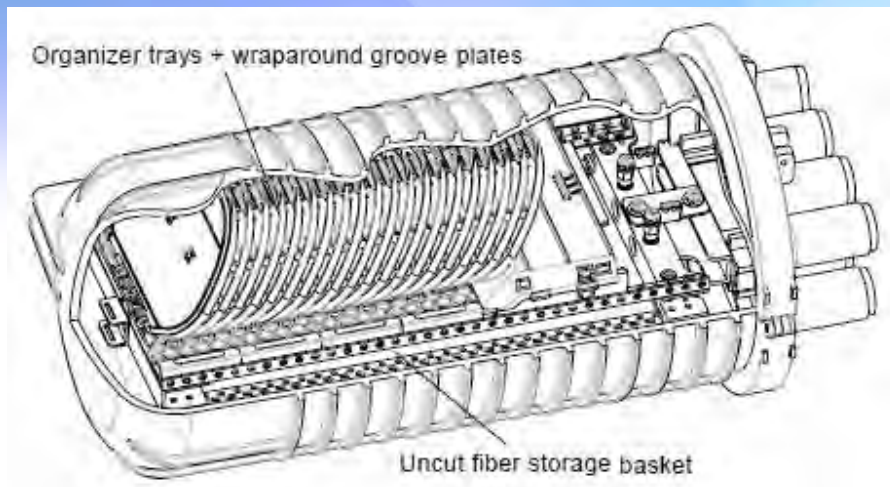

Kabelska spojka / Dome Closure FOSC GP03

The FOSC GP03 is the environmentally sealed Dome type closure for the fiber managements system that provides the functions of splice and passive component integration in the external network.

Fiber+

Predstavitev / Introduction

Spojka ima en ovalni vhod za 2 ne-odrezana kabela in 16 vhodov-izhodov za kable in prostor za shranjevanje kabelskih elementov in odvečnih vlaken. Ovalni vhod (A, B) sprejme 2 ne-odrezana kabela premera 12 do 25mm, 8 manjših okroglih vhodov (C) sprejme po 1 kabel premera 5 do 13.5mm in 8 večjih okroglih vhodov (D) sprejme po 1 kabel premera 5 do 20mm.

One oval port for uncut cable and 16 round ports for single cable entry-exit are provided in the base. The oval port accepts 2 uncut cables with diameter from 12 to 25mm, 8 smaller round ports (C) accept single cables with diameter from 5 to 13.5 mm, and 8 larger round ports (D) accept single cables with diameter from 5 to 20 mm.

Functions and Features

- Single-ended design
- Base and dome are sealed with a clamp and O-ring system
- 16 round entry / exit ports for drop cables and 1 oval ports for looped cable
- Maximum capacity: 288 fibers.
- Maximum tray capacity: 12F
- Compatible with most common cable types: eg. Loose type, central core, ribbon fiber
- Uncut fibers can be stored as single circuits in trays and/or as cable elements in the storage space between the profiles. Storage baskets are available for mass storage of fibers of central core cable constructions