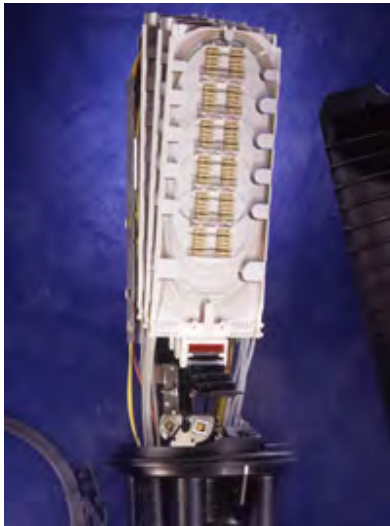

## Kabelska spojka / Dome Closure FOSC GJS03E

The FOSC GJS03E Dome Fiber Optic Closure is a single ended environmentally sealed enclosure for fiber management in the outside plant network. Suitable for Aerial, Pole, Wall, Pipeline and Burial installations. Structure includes molded housing made of high density Polypropylene materials with mechanical integrity, moisture and corrosive resistant steel inner/outer fastener components, Polycarbonate dome clamp and IP66 rated.

### Predstavitev / Description

Spojka GJS03E ima en ovalni vhod za 2 ne-odrezana kabla, 5 okroglih vhodov za drop kable in prostor za shranjevanje kabelskih elementov in odvečnih vlaken. Zmogljivost je 576 zvarov. Ovalni vhod (B) sprejme 2 ne-odrezana kabla premera od 10 do 25 mm, 5 okroglih vhodov (A) sprejme po 1 kabel premera od 5 do 32 mm. Predvidene so 2 ozemljitvene sponke (C). Spojka ima vgrajenih 8 kaset, vsaka sprejme od 24 do 72 ščitnikov zvara. Zaradi modularne izvedbe in robustne izdelave je primerna tudi za industrijsko rabo.

The GJS03E Dome Fiber Optic Enclosure has 6 cable entries - 1 large oval, 5 round for drop cables and accommodates up to 576 single core fibers for outdoor applications. The oval port (B) accepts 2 uncut cables with diameter from 10 to 25 mm and 5 round ports (A) accept single cables with diameter from 5 to 32 mm. Optional ground feed-through lugs (C) are provided. The GJS03E employs 8 Splice Trays (24-72 fibers) and provides users with a quality fiber optic Dome type cable enclosure for commercial and industrial installations.

## Functions and Features

- Single-ended design
- Base and dome are sealed with a clamp and O-ring system
- 5 round entry / exit ports for drop cables and 1 oval ports for looped cable
- Maximum capacity: 576 fibers.
- Maximum tray capacity: 72F
- Compatible with most common cable types: eg. Loose type, central core, ribbon fiber
- Uncut fibers can be stored as single circuits in trays and/or as cable elements in the storage basket