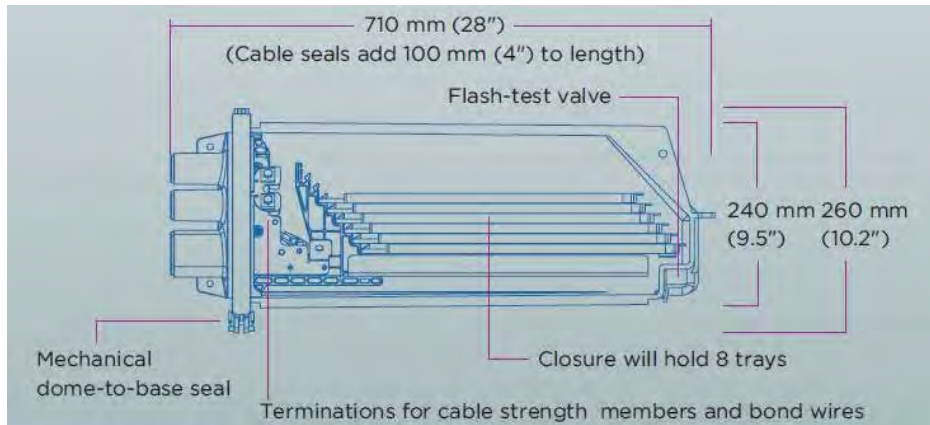

## Kabelska spojka / Dome Closure FOSC GJS03E

The FOSC GJS03E Dome Fiber Optic Closure is a single ended environmentally sealed enclosure for fiber management in the outside plant network. Suitable for Aerial, Pole, Wall, Pipeline and Burial installations. Structure includes molded housing made of high density Polypropylene materials with mechanical integrity, moisture and corrosive resistant steel inner/outer fastener components, Polycarbonate dome clamp and IP66 rated.

### Predstavitev / Description

Spojka GJS03E ima en ovalni vhod za 2 ne-odrezana kabla, 5 okroglih vhodov za drop kable in prostor za shranjevanje kabelskih elementov in odvečnih vlaken. Zmogljivost je 576 zvarov. Ovalni vhod (B) sprejme 2 ne-odrezana kabla premera od 10 do 25 mm, 5 okroglih vhodov (A) sprejme po 1 kabel premera od 5 do 32 mm. Predvidene so 2 ozemljitvene sponke (C). Spojka ima vgrajenih 8 kaset, vsaka sprejme od 24 do 72 ščitnikov zvara. Zaradi modularne izvedbe in robustne izdelave je primerna tudi za industrijsko rabo.

## Functions and Features

- Single-ended design
- Base and dome are sealed with a clamp and O-ring system
- 5 round entry / exit ports for drop cables and 1 oval ports for looped cable
- Maximum capacity: 576 fibers.
- Maximum tray capacity: 72F
- Compatible with most common cable types: eg. Loose type, central core, ribbon fiber
- Uncut fibers can be stored as single circuits in trays and/or as cable elements in the storage basket

## Dimenzije / Dimensions (mm)

Skupna dolžina / Length with base	710
Premer spojke / Diameter of the closure	300
Ovalni vhod / Oval port (B)	40 x 60
Zunanji premer okroglega vhoda / Outer diameter of round port (A)	33