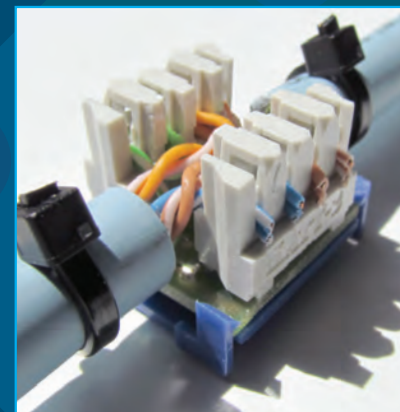

KABELSKI SPOJNIK

Najmanjši, najbolj enostaven in najbolj učinkovit kabelski spojnik na trgu

Orodje za montažo / Recommended tools

1. 99834 ščipalke WCS 39920
99834 Wire stripper/cutter WCS 39920
2. 99837 UTP/STP/FO nastavljiv snemalec Smart Strip
99837 UTP/STP/FO Smart Strip cable stripper
3. 99879 orodje za IDC LSA priključne letve
99879 IDC/LSA termination tool
4. 99825 klešče zategovalke za kabelske vezice
99825 Cable tie Installation tool

Dimenzije spojnika so 49x21x18mm

The first Cable Coupler with an insertion loss equal to zero!

The Cable Coupler 6939 can be used to extend installation cable for reconnect damaged cables without having to relay a complete cable segment. All standard shielded and unshielded installation cables from AWG 26-22 can be worked to a sheath diameter of 10 mm. The Coupler 6939 accepts U/UTP, F/UTP, SF/UTP, S/FTP or PiMF cables and offers excellent transmission performances for Category 5e, 6, 6A, 7 and 7A cable links. Equipped with a simple and time-saving shield termination with integrated cable strain relief. A special tongue-like contact is carefully inserted in shielded cable between its shield and cover, the cable is squeezed by a cable tie, and the shield is thus connected with the module.