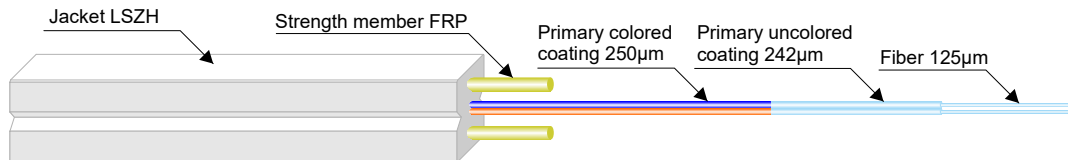

Fiber optic cable

Drop Flat Cable OC-DF

EZZ offers optical fiber cable Drop Flat to overhead (HDPE UV) or outdoor (HDPE) installation or indoor (LSZH) installation depending on the choice of material for the outer sheath. The cable contains two Fiber Reinforced Plastic (FR strength members. Gel-free cable design. All optical fibers compliant with ITU-T standard. The cable can containing for 1 to 12 250µm individually colored optical fibers.

▣ Features

- 1 to 12 fibers
- LSZH, HDPE or HDPE UV sheath
- FRP strength member
- Completely no gel design
- Fibers compliance with ITU-T standard.

▣ Application

- Indoor/outdoor or overhead installation on poles, in duct or on front wall
- FTTx applications
- Sticking to surfaces including skirting boards

Drop Flat

1 to 12
see fiber datasheet OC_F
2x3 / 2x3,5 / 2x4 / 2x5
50
300
FRP
LSZH / HDPE / HDPE UV
7,5 / 9 / 10 / 11
50
from -5 to +50
from -20 to +60
from -20 to +70

Standard colours:

Fiber type	G.652.D	G.657.A1,A2,B3	OM1 62,5/125	OM2 50/125	OM3 50/125	OM4 50/125	OM5 50/125
Cable colour	Yellow	White / Black	Blue	Orange	Aqua	Erika violet	Lime green
RAL	1021	9010 / 9005	5015	2003	6027	4003	6038

Drop Flat Cable OC-DF

Fiber optic cable

▣ Cable construction

FIBER COLOR CODE SYSTEM

STANDARD	DIN VDE 0888-3											
NUMBER	1	2	3	4	5	6	7	8	9	10	11	12
COLOR	red	green	blue	yellow	white	grey	brown	violet	aqua	black	orange	pink