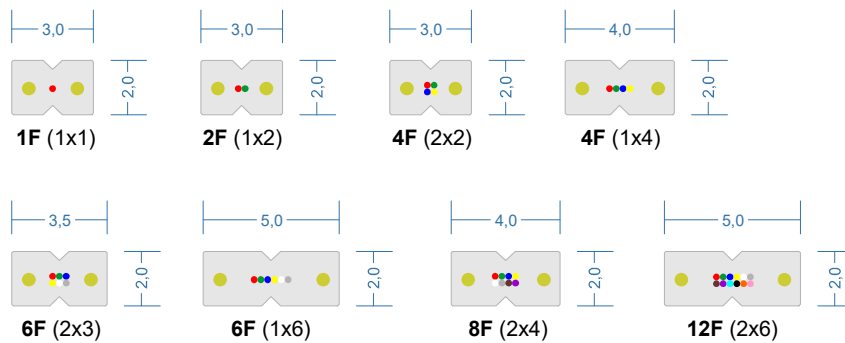

Fiber optic cable

Drop Flat Cable OC-DF

EZZ offers optical fiber cable Drop Flat to overhead (HDPE UV) or outdoor (HDPE) installation or indoor (LSZH) installation depending on the choice of material for the outer sheath. The cable contains two Fiber Reinforced Plastic (FR strength members. Gel-free cable design. All optical fibers compliant with ITU-T standard. The cable can containing for 1 to 12 250µm individually colored optical fibers.

Drop Flat

1 to 12
see fiber datasheet OC_F
2x3 / 2x3,5 / 2x4 / 2x5
50
300
FRP
LSZH / HDPE / HDPE UV
7,5 / 9 / 10 / 11
50
from -5 to +50
from -20 to +60
from -20 to +70

Standard colours:

Fiber type	G.652.D	G.657.A1,A2,B3	OM1 62,5/125	OM2 50/125	OM3 50/125	OM4 50/125	OM5 50/125
Cable colour	Yellow	White / Black	Blue	Orange	Aqua	Erika violet	Lime green
RAL	1021	9010 / 9005	5015	2003	6027	4003	6038

Drop Flat Cable OC-DF

Fiber optic cable

▣ Cable construction

FIBER COLOR CODE SYSTEM

STANDARD	DIN VDE 0888-3											
NUMBER	1	2	3	4	5	6	7	8	9	10	11	12
COLOR	red	green	blue	yellow	white	grey	brown	violet	aqua	black	orange	pink

Packing

		Max length on drum [km]		
		2x3	3(~23kgs)	10(~76kgs)
Drop Flat	2x3,5	1(~8kgs)	2,5(~23kgs)	8(~72kgs)
	2x4		2(~21kgs)	7(~71kgs)
	2x5		1,5(~17kgs)	6(~67kgs)
Drum dimension:		DRUM-1	DRUM-2	DRUM-3
Flange diameter [mm]		300	380	580
Barrel diameter [mm]		160	200	240
Inner width [mm]		220	280	380
Outer width [mm]		236	296	396
Bore diameter [mm]		56	56	56