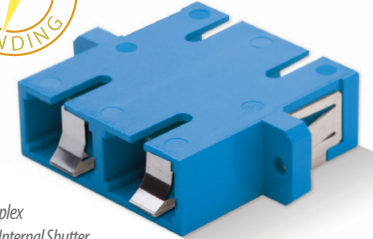

Note: Custom colors available upon request

247 - 202 - 1N ORDER CODE example

SC One Piece Adapter, No Weld Type

Conventional Adapter Welded type

The new one piece housing design prevents breaking of the adapter due to the absence of ultrasonic weld type construction.

SC PREMIUM ONE PIECE ADAPTER WITH SHUTTER

CODE	TYPE	COLOR	SLEEVE TYPE	HOOK MATERIAL	SHUTTER
242	Flange	1 Blue	1 Zirconia	1 High Tg	A Internal Shutter (w/o mark)
247	No Flange	1 Green	2 Metal		C Internal Shutter (w/mark)
		2 Beige			
		3 Black			
		9 Aqua			
		T Clear			

ORDER CODE example: 242 - 121 - 1C

Internal Shutter

SC Duplex with Internal Shutter

SC Simplex without Flange and Internal Shutter

SC METAL ADAPTER

CONNECTOR	HOOK COLOR	SLEEVE
226 Simplex	1 High Tg	1 Zirconia Straight Split
228 Duplex Horizontal		2 Metal Straight Split