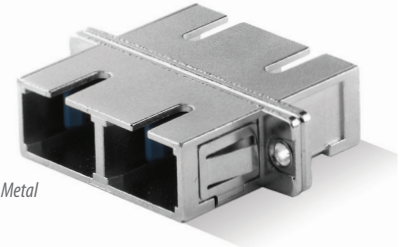

Note: Custom colors available upon request

247 - 202 - 1N ORDER CODE example

SC One Piece Adapter, No Weld Type

Conventional Adapter Welded type

The new one piece housing design prevents breaking of the adapter due to the absence of ultrasonic weld type construction.

SC PREMIUM ONE PIECE ADAPTER WITH SHUTTER

CODE	TYPE	COLOR	SLEEVE TYPE	HOOK MATERIAL	SHUTTER
242	Flange	1 Blue	1 Zirconia	1 High Tg	A Internal Shutter (w/o mark)
247	No Flange	1 Green	2 Metal		C Internal Shutter (w/mark)
		2 Beige			
		3 Black			
		9 Aqua			
		T Clear			

ORDER CODE example: 242 - 121 - 1C

Internal Shutter

SC Duplex with Internal Shutter

SC Simplex without Flange and Internal Shutter

SC METAL ADAPTER

CONNECTOR	HOOK COLOR	SLEEVE
226 Simplex	1 High Tg	1 Zirconia Straight Split
228 Duplex Horizontal		2 Metal Straight Split

ORDER CODE example: 226 - 11

SC Simplex Metal Adapter

SC Duplex Metal Adapter

SC SIMPLIFIED CONNECTOR AND ADAPTER

CONNECTOR CODE	FERRULE TYPE	BOOT TYPE	BOOT COLOR
774 SC Simplified Adapter	191 SM: 125.5µm	2 1.0mm Fiber	2 Black