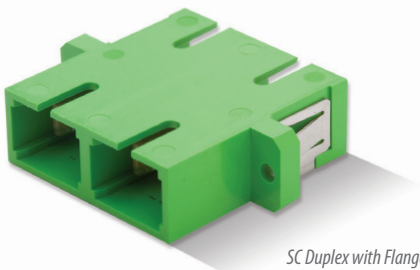

Premium Adapter 242/247 series

SC PREMIUM ONE PIECE SIMPLEX ADAPTER

SC One Piece Adapter

SC One Piece Adapter without Flange

CODE	TYPE	COLOR	SLEEVE TYPE	HOOK MATERIAL	SHUTTER
242 Flange	1 Simplex	0 Blue	1 Zirconia	1 High Tg	N No Shutter
247 No Flange		1 Green	2 Metal		
		2 Beige			
		3 Black			
		9 Aqua			
		T Clear			

Note: Custom colors available upon request

247 - 101 - 1N ORDER CODE example

Features:

- SENKO's highest quality adapter series
- Patented one piece housing design prevents housing breakage
- Designed to exceed the requirement of the Verizon FOC TPR 9409 requirement
- High TG hook prevents unwanted hook opening in OSP application
- Typical insertion loss under 0.05dB and Max IL of 0.20dB
- Various housing color to meet customer's requirement
- Shutter option ready for eye safety

Premium Adapter 242/247 series

SC PREMIUM ONE PIECE DUPLEX ADAPTER

SC Duplex with Flange

SC Duplex without Flange

CODE	TYPE	COLOR	SLEEVE TYPE	HOOK MATERIAL	SHUTTER
242 Flange	2 Duplex	0 Blue	1 Zirconia	1 High Tg	N No Shutter
247 No Flange		1 Green	2 Metal		
		2 Beige			
		3 Black			
		9 Aqua			
		T Clear			

Note: Custom colors available upon request

247 - 202 - 1N ORDER CODE example

SC One Piece Adapter, No Weld Type

Conventional Adapter Welded type

The new one piece housing design prevents breaking of the adapter due to the absence of ultrasonic weld type construction.