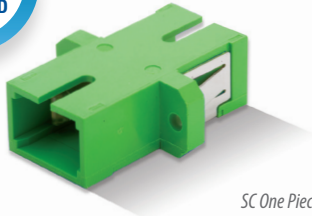

Premium Adapter 242/247 series

SC PREMIUM ONE PIECE SIMPLEX ADAPTER

SC One Piece Adapter

SC One Piece Adapter without Flange

CODE	TYPE	COLOR	SLEEVE TYPE	HOOK MATERIAL	SHUTTER
242 Flange	1 Simplex	0 Blue	1 Zirconia	1 High Tg	N No Shutter
247 No Flange		1 Green	2 Metal		
		2 Beige			
		3 Black			
		9 Aqua			
		T Clear			

Note: Custom colors available upon request

247 - 101 - 1N ORDER CODE example

Features:

- SENKO's highest quality adapter series
- Patented one piece housing design prevents housing breakage
- Designed to exceed the requirement of the Verizon FOC TPR 9409 requirement
- High TG hook prevents unwanted hook opening in OSP application
- Typical insertion loss under 0.05dB and Max IL of 0.20dB
- Various housing color to meet customer's requirement
- Shutter option ready for eye safety

Premium Adapter 242/247 series

SC PREMIUM ONE PIECE DUPLEX ADAPTER

SC Duplex with Flange

SC Duplex without Flange

CODE	TYPE	COLOR	SLEEVE TYPE	HOOK MATERIAL	SHUTTER
242 Flange	2 Duplex	0 Blue	1 Zirconia	1 High Tg	N No Shutter
247 No Flange		1 Green	2 Metal		
		2 Beige			
		3 Black			
		9 Aqua			
		T Clear			

Note: Custom colors available upon request

247 - 202 - 1N ORDER CODE example

SC One Piece Adapter, No Weld Type

Conventional Adapter Welded type

The new one piece housing design prevents breaking of the adapter due to the absence of ultrasonic weld type construction.