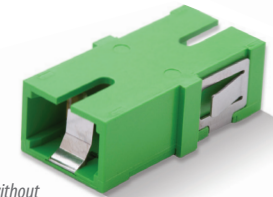

Note: Custom colors available upon request

247 - 202 - 1N ORDER CODE example

SC One Piece Adapter, No Weld Type

Conventional Adapter Welded type

The new one piece housing design prevents breaking of the adapter due to the absence of ultrasonic weld type construction.

SC PREMIUM ONE PIECE ADAPTER WITH SHUTTER

CODE	TYPE	COLOR	SLEEVE TYPE	HOOK MATERIAL	SHUTTER
242	Flange	1 Blue	1 Zirconia	1 High Tg	A Internal Shutter (w/o mark)
247	No Flange	1 Green	2 Metal		C Internal Shutter (w/mark)
		2 Beige			
		3 Black			
		9 Aqua			
		T Clear			

ORDER CODE example: 242 - 121 - 1C

Internal Shutter

SC Duplex with Internal Shutter

SC Simplex without Flange and Internal Shutter

SC METAL ADAPTER

CONNECTOR	HOOK COLOR	SLEEVE
226 Simplex	1 High Tg	1 Zirconia Straight Split
228 Duplex Horizontal		2 Metal Straight Split