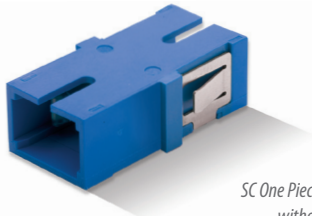

Premium Adapter 242/247 series

SC PREMIUM ONE PIECE SIMPLEX ADAPTER

SC One Piece Adapter

SC One Piece Adapter without Flange

CODE	TYPE	COLOR	SLEEVE TYPE	HOOK MATERIAL	SHUTTER
242 Flange	1 Simplex	0 Blue	1 Zirconia	1 High Tg	N No Shutter
247 No Flange		1 Green	2 Metal		
		2 Beige			
		3 Black			
		9 Aqua			
		T Clear			

Note: Custom colors available upon request

247 - 101 - 1N ORDER CODE example

Features:

- SENKO's highest quality adapter series
- Patented one piece housing design prevents housing breakage
- Designed to exceed the requirement of the Verizon FOC TPR 9409 requirement
- High TG hook prevents unwanted hook opening in OSP application
- Typical insertion loss under 0.05dB and Max IL of 0.20dB
- Various housing color to meet customer's requirement
- Shutter option ready for eye safety

Premium Adapter 242/247 series

SC PREMIUM ONE PIECE DUPLEX ADAPTER

SC Duplex with Flange

SC Duplex without Flange

CODE	TYPE	COLOR	SLEEVE TYPE	HOOK MATERIAL	SHUTTER
242 Flange	2 Duplex	0 Blue	1 Zirconia	1 High Tg	N No Shutter
247 No Flange		1 Green	2 Metal		
		2 Beige			
		3 Black			
		9 Aqua			
		T Clear			

Note: Custom colors available upon request

247 - 202 - 1N ORDER CODE example

SC One Piece Adapter, No Weld Type

Conventional Adapter Welded type

The new one piece housing design prevents breaking of the adapter due to the absence of ultrasonic weld type construction.