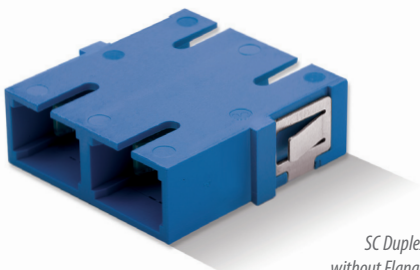

Premium Adapter 242/247 series

SC PREMIUM ONE PIECE SIMPLEX ADAPTER

SC One Piece Adapter

SC One Piece Adapter without Flange

CODE	TYPE	COLOR	SLEEVE TYPE	HOOK MATERIAL	SHUTTER
242 Flange	1 Simplex	0 Blue	1 Zirconia	1 High Tg	N No Shutter
247 No Flange		1 Green	2 Metal		
		2 Beige			
		3 Black			
		9 Aqua			
		T Clear			

Note: Custom colors available upon request

247 - 101 - 1N ORDER CODE example

Features:

- SENKO's highest quality adapter series
- Patented one piece housing design prevents housing breakage
- Designed to exceed the requirement of the Verizon FOC TPR 9409 requirement
- High TG hook prevents unwanted hook opening in OSP application
- Typical insertion loss under 0.05dB and Max IL of 0.20dB
- Various housing color to meet customer's requirement
- Shutter option ready for eye safety

Premium Adapter 242/247 series

SC PREMIUM ONE PIECE DUPLEX ADAPTER

SC Duplex with Flange

SC Duplex without Flange

CODE	TYPE	COLOR	SLEEVE TYPE	HOOK MATERIAL	SHUTTER
242 Flange	2 Duplex	0 Blue	1 Zirconia	1 High Tg	N No Shutter
247 No Flange		1 Green	2 Metal		
		2 Beige			
		3 Black			
		9 Aqua			
		T Clear			

Note: Custom colors available upon request

247 - 202 - 1N ORDER CODE example

SC One Piece Adapter, No Weld Type

Conventional Adapter Welded type

The new one piece housing design prevents breaking of the adapter due to the absence of ultrasonic weld type construction.