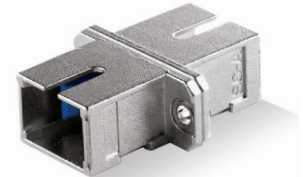

Note: Custom colors available upon request

247 - 202 - 1N ORDER CODE example

SC One Piece Adapter, No Weld Type

Conventional Adapter Welded type

The new one piece housing design prevents breaking of the adapter due to the absence of ultrasonic weld type construction.

ORDER CODE example: 242 - 121 - 1C

Internal Shutter

SC Duplex with Internal Shutter

SC Simplex without Flange and Internal Shutter

SC METAL ADAPTER

CONNECTOR	HOOK COLOR	SLEEVE
226 Simplex	1 High Tg	1 Zirconia Straight Split
228 Duplex Horizontal		2 Metal Straight Split

ORDER CODE example: 226 - 11

SC Simplex Metal Adapter

SC Duplex Metal Adapter

SC SIMPLIFIED CONNECTOR AND ADAPTER

CONNECTOR CODE	FERRULE TYPE	BOOT TYPE	BOOT COLOR
774 SC Simplified Adapter	191 SM: 125.5µm	2 1.0mm Fiber	2 Black